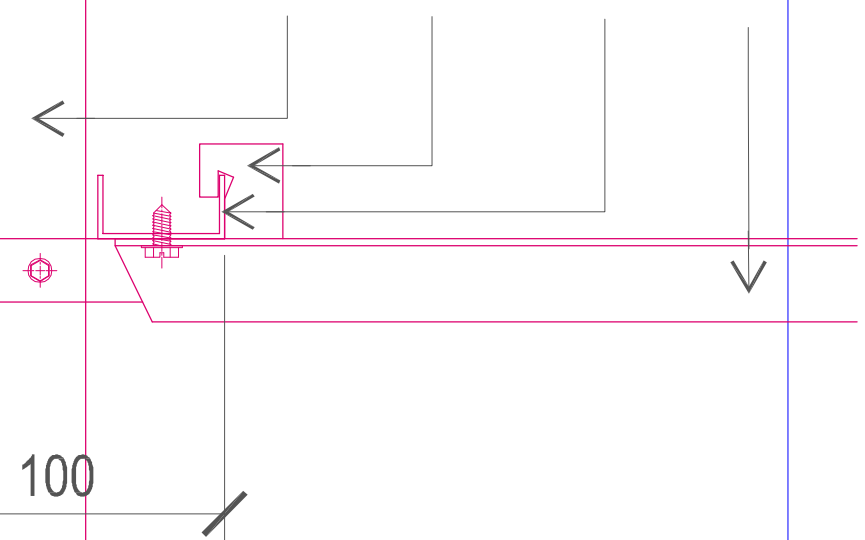

25x25mm GALV ANGLE HANGERS

38x19mm GALVANISED STEEL

CHANNEL SUB GRID (BLACK)

CHANNEL/TEE SUPPORT

BRACKET (BLACK)

GALV STEEL TEE BAR (BLACK)

INSECT MESH (BLACK)

ALUMINIUM FIXING STRIP (BLACK)

SIBERIAN LARCH SOFFIT PANELS